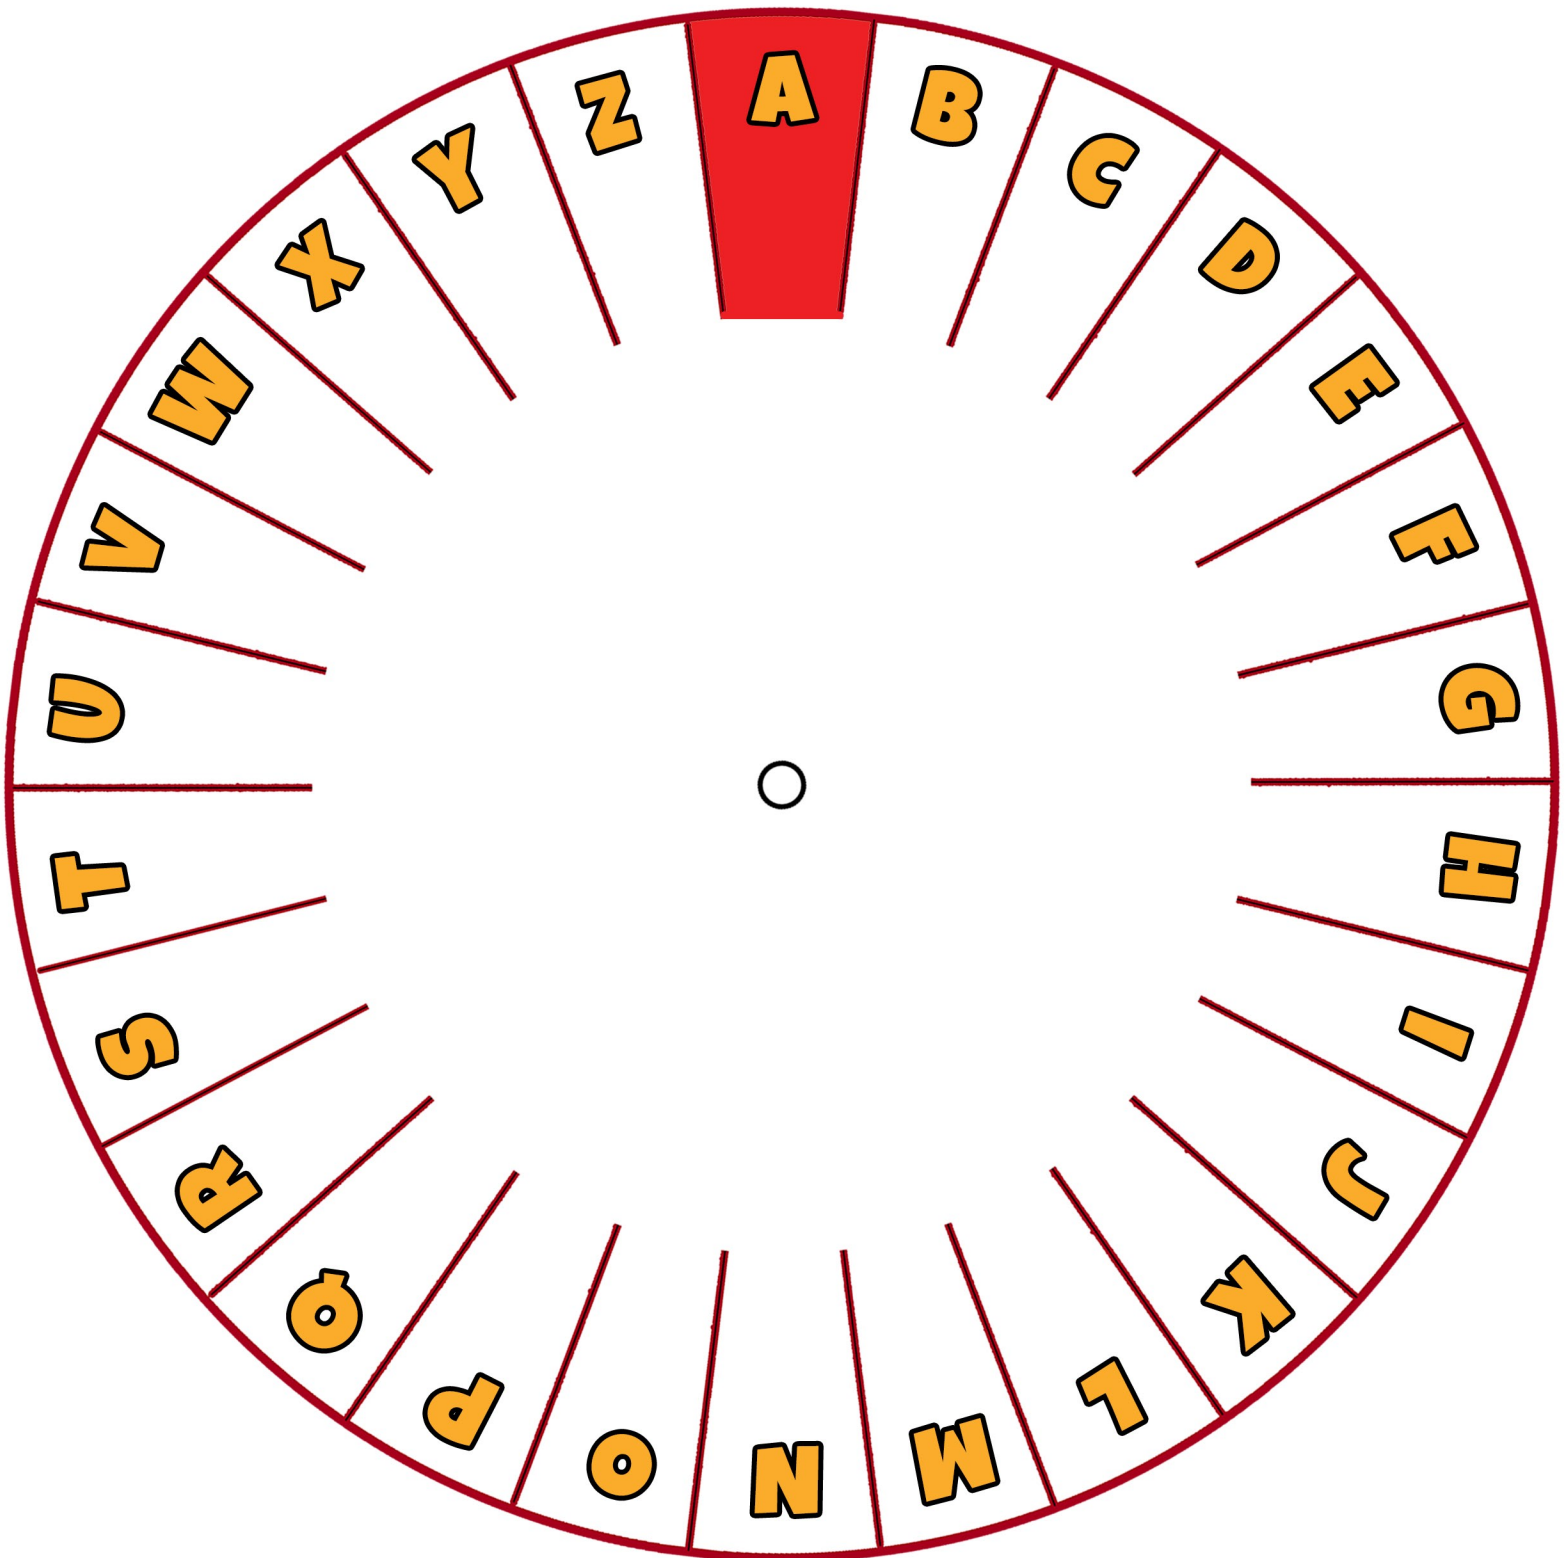

Super Secret Decoder Wheel

Outer Wheel

Copyright © 2020 North Pole Times - ALL Rights Reserved
For personal and school use only!

www.NorthPoleTimes.com